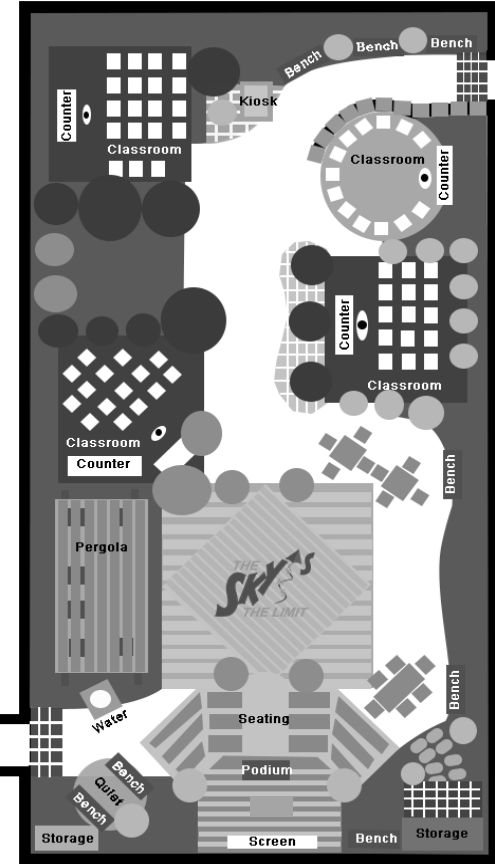

Hopkinton Middle School Needs Your Support!

Help transform our courtyard into a functional space

Buy a custom brick and leave your mark in history!

Our Vision

Tom Dawson Architecture
*This plan may change significantly
pending funding and approval*

Brick Sizes & Costs

4 X 8 Brick Paver $125.00/each
20 characters per line—3 line limit

8 X 8 Brick Paver $250.00/each
20 characters per line—6 line limit

8 X 8 Key Contributor Brick Paver $500.00/each
Includes "Key Contributor" logo
20 characters per line — 5 line limit

There are two ways to order a custom brick:

Use the order form below:

Send it with your payment to:

STL Buy a Brick Program
Hopkinton Middle School
88 Hayden Rowe Street
Hopkinton, MA 01748

Make checks payable to:
Hopkinton Middle School.
All donations are tax-deductible.

If you have questions, contact:
stlbuyabrick@gmail.com

Order Online:

Go to The Sky's the Limit Web-
site and click on Buy a Brick.

Website Address :
Just go to the HMS website, and
click on The Sky's The Limit
Courtyard Project under Shortcuts.

Or, you can
scan the QR
Code:

Buy a Brick Order Form

☐ **8 X 8 Brick Paver—6 Lines***
$250

☐ **4 X 8 Brick Paver—3 Lines* $125**

☐ **8 X 8 Key Contributor Brick—5 Lines***
$500

*20 character limit per line includes all spaces and punctuation.

Line 1

Line 2

Line 3

Line 4

Line 5

Line 6

Your Name:

Your Address:

Your Phone:

Your Email: